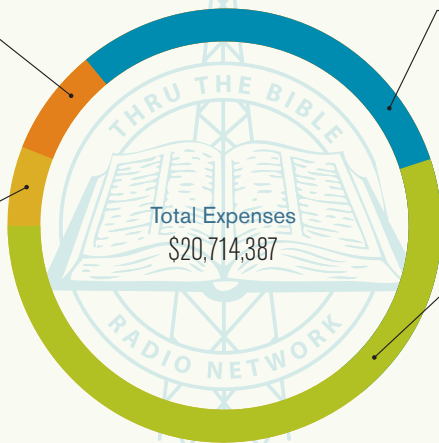

On the Bible Bus with you,

Gregg Harris
President

Thru the Bible with Dr. J. Vernon McGee

A LOOK BACK ON 2016

2016 MINISTRY
FINANCIAL SNAPSHOT

8%

Administration

\$1,624,930

6%

Listener
Services

\$1,250,196

31%

Domestic
Broadcasting

\$6,522,855

55%

International
Broadcasting